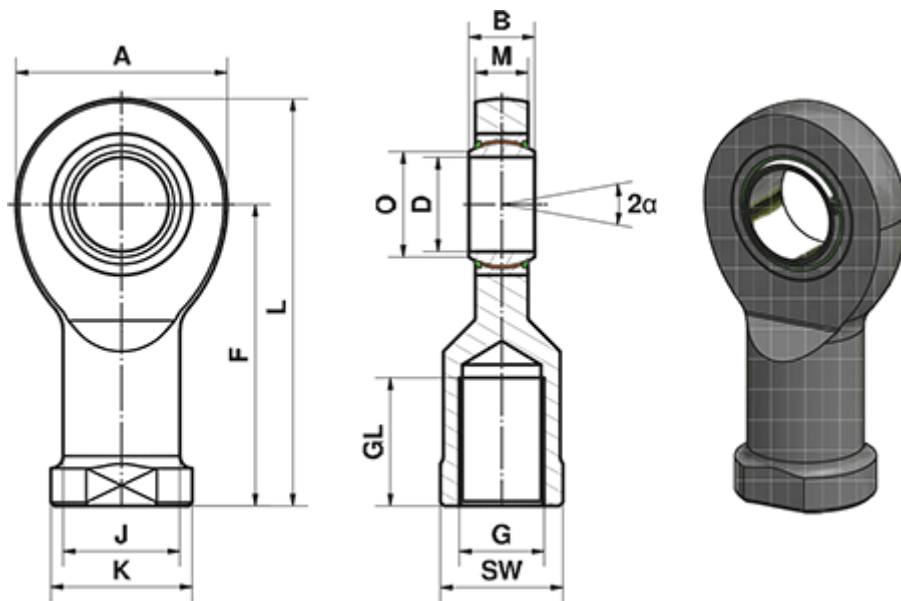

Data Sheet

Article number: 03490080

Description: Fluro Heavy Duty Rod end EI 80 EW-2RS
M64x4 Female thread

Note: 80

Measures

A	= 180	J	= 95
a (degrees)	= 6	K	= 110
B	= 55	L	= 320
D	= 80	M	= 47
Dynamic load C (kN)	= 1125	O	= 89.4
F	= 230	Static load C0 (kN)	= 752
G	= M64x4	SW	= 100
GL	= 85	Weight (g)	= 12000